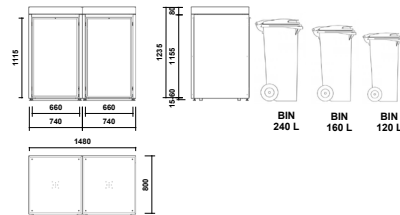

CONSTRUCTION

BinCover™ have a universal size for baskets from 12-240 liters. In addition to the aforementioned basic design solutions, in this version also the front doors are made of galvanized steel, which perfectly match the elegant and minimalist character. A stable steel structure ensures quality and failure-free operation for many years. The door has an integrated opening handle. In addition, the LYX brand logo burned in the handle perfectly completes the whole.

LYX.BIN.FLO.01

LYX.BIN.FLO.02

LYX.BIN.FLO.03

LYX.BIN.FLO.04

LYX.BIN.FLO.05

FLORA - the way of opening

Adjustable feet

Keylock