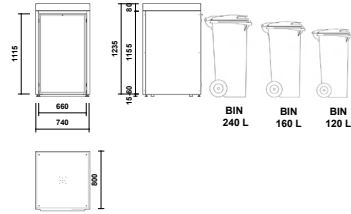

CONSTRUCTION

BinCover™ have a universal size for baskets from 12-240 liters. In addition to the aforementioned basic design solutions, in this version also the front doors are made of galvanized steel, which perfectly match the elegant and minimalist character. A stable steel structure ensures quality and failure-free operation for many years. The door has an integrated opening handle. In addition, the LYX brand logo burned in the handle perfectly completes the whole.

LYX.BIN.FLO.01

LYX.BIN.FLO.02

LYX.BIN.FLO.03

LYX.BIN.FLO.04

LYX.BIN.FLO.05

FLORA - the way of opening

Adjustable feet

Keylock