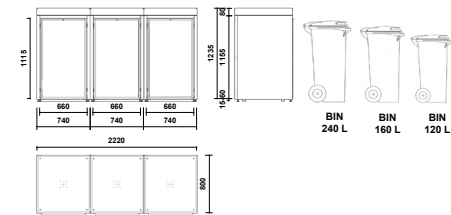

CONSTRUCTION

BinCover™ have a universal size for baskets from 12-240 liters. In addition to the aforementioned basic design solutions, in this version also the front doors are made of galvanized steel, which perfectly match the elegant and minimalist character. A stable steel structure ensures quality and failure-free operation for many years. The door has an integrated opening handle. In addition, the LYX brand logo burned in the handle perfectly completes the whole.

LYX.BIN.FLO.01

LYX.BIN.FLO.02

LYX.BIN.FLO.03

LYX.BIN.FLO.04

LYX.BIN.FLO.05

FLORA - the way of opening

Adjustable feet

Keylock